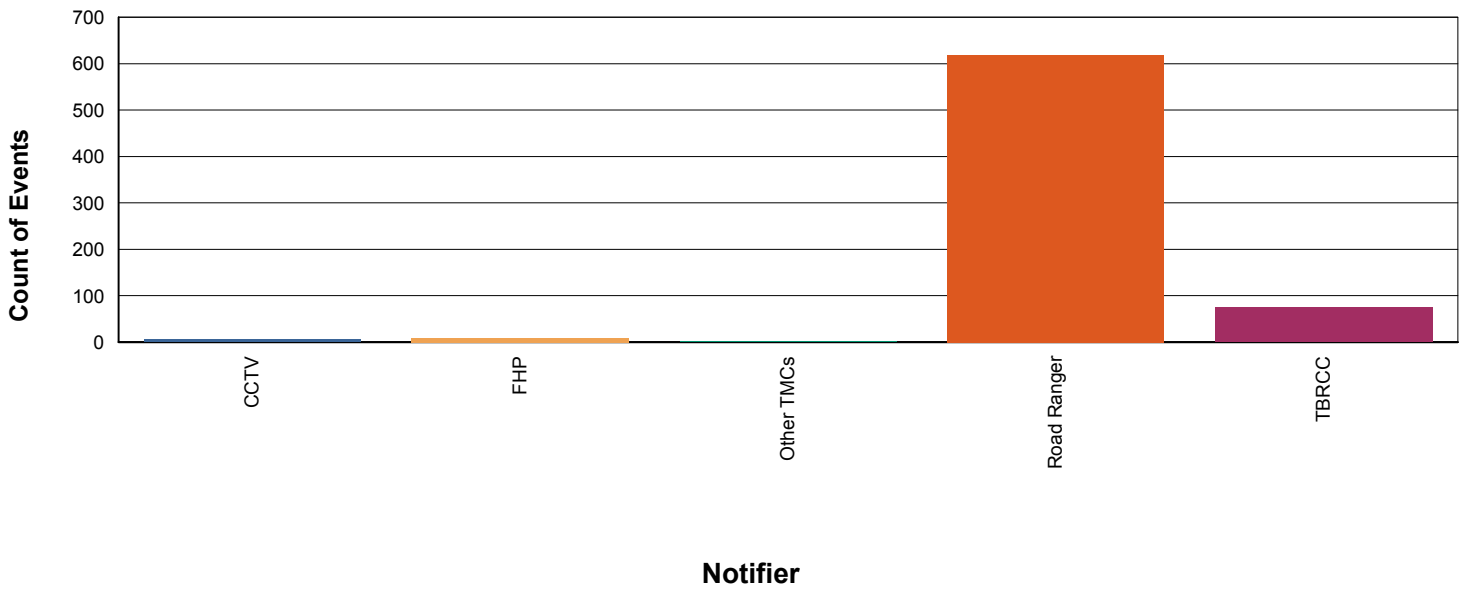

Report Template version 1.2

		Events	%
TBRCC	Debris on Roadway	13	13
	Disabled Vehicle	56	56
	Total	74	10.4%
Total		710	100.0%

Road Ranger Assisted Events By Notifier