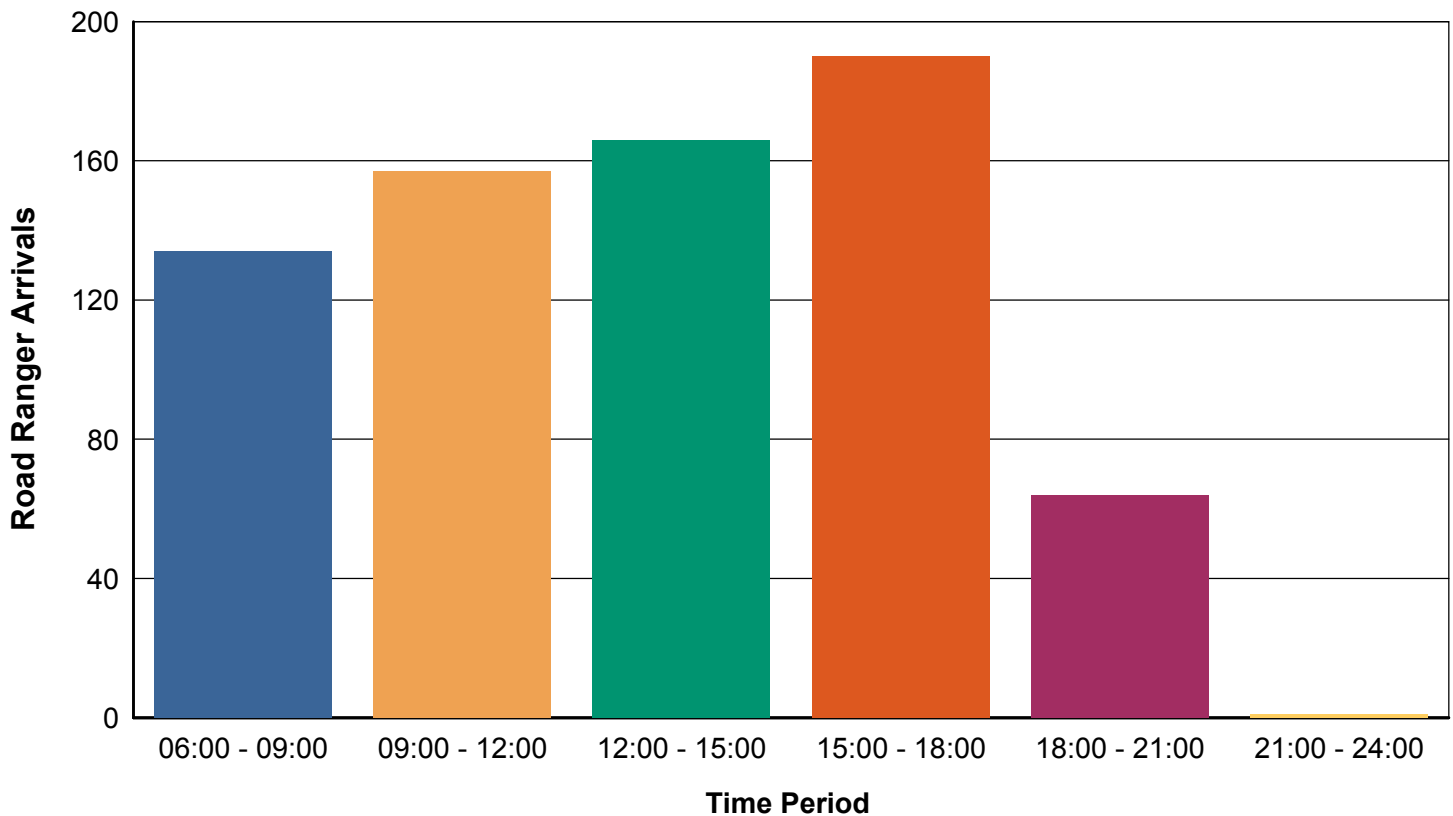

Road Ranger Assists Summary

Total Events:	780
Events with Road Ranger Response:	710
Total Arrivals:	712
Total Activities:	747
Avg Activities per Assisted Event:	1.05
% of Events Assisted:	91.0%

Road Ranger Assisted Events By Notifier

Road Ranger Assisted Events By Event Type

Road Ranger Assists Polk County Only

Report Template version 1.2

Road Rangers Arrivals By Time Period

Time Period	Road Rangers Arrivals	%
06:00 - 09:00	134	18.8%
09:00 - 12:00	157	22.1%
12:00 - 15:00	166	23.3%
15:00 - 18:00	190	26.7%
18:00 - 21:00	64	9.0%
21:00 - 24:00	1	0.1%
Total	712	100.0%

Road Ranger Arrivals By Time Period

Road Ranger Assists Polk County Only

Report Template version 1.2

Road Ranger Arrivals By Day of Week

Day of Week	<u>Road Ranger Arrivals</u>		
	Total	%	Per Day Avg
Sunday	94	13.2%	23.5
Monday	104	14.6%	26.0
Tuesday	75	10.5%	18.8
Wednesday	104	14.6%	26.0
Thursday	87	12.2%	21.8
Friday	135	19.0%	27.0
Saturday	113	15.9%	22.6
Total:	712	100.0%	23.7