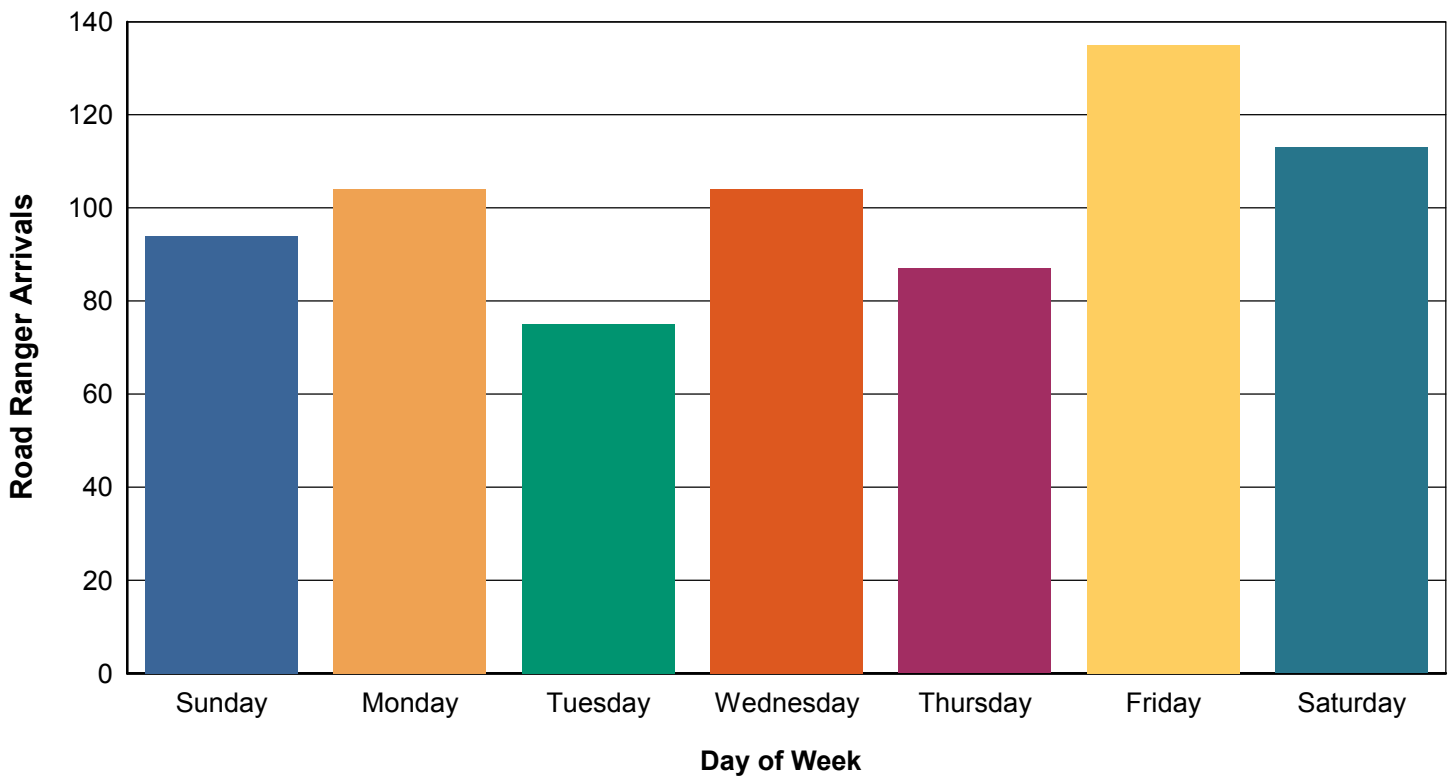

Road Ranger Arrivals By Day of Week