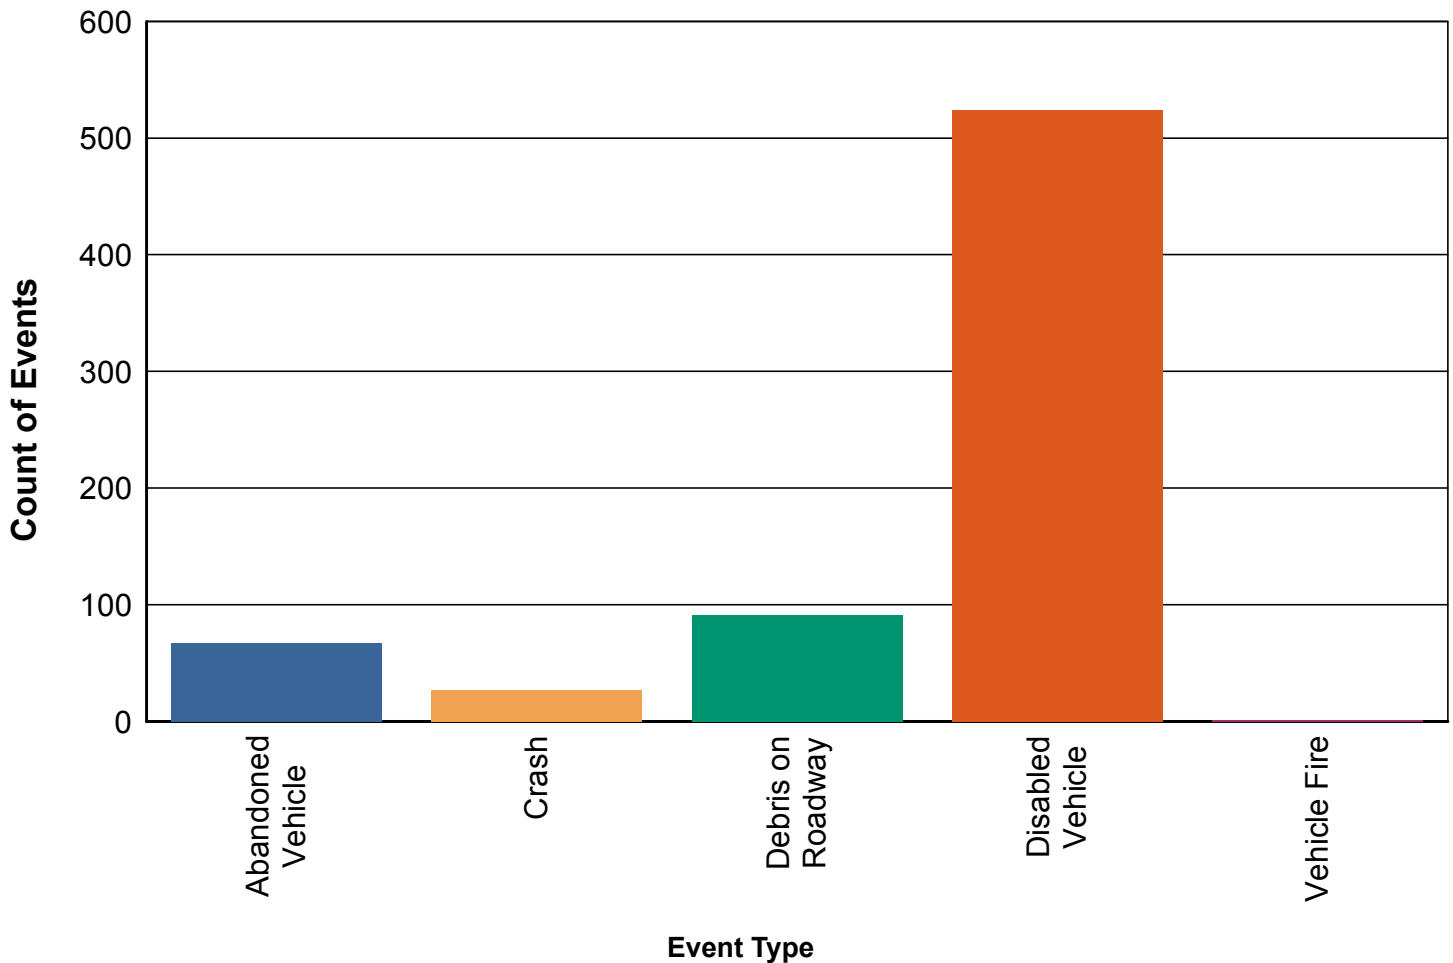

Road Ranger Assists Summary

Total Events:	780
Events with Road Ranger Response:	710
Total Arrivals:	712
Total Activities:	747
Avg Activities per Assisted Event:	1.05
% of Events Assisted:	91.0%

Road Ranger Assisted Events By Notifier

Road Ranger Assists Polk County Only

Report Template version 1.2

Road Ranger Assisted Events By Event Type

Event Type	Events	%
Abandoned Vehicle	67	9.4%
Crash	27	3.8%
Debris on Roadway	91	12.8%
Disabled Vehicle	524	73.8%
Vehicle Fire	1	0.1%
Total	710	100.0%

Road Ranger Assisted Events By Event Type

Road Ranger Assists Polk County Only

Report Template version 1.2

Road Rangers Arrivals By Time Period

Time Period	Road Rangers Arrivals	%
06:00 - 09:00	134	18.8%
09:00 - 12:00	157	22.1%
12:00 - 15:00	166	23.3%
15:00 - 18:00	190	26.7%
18:00 - 21:00	64	9.0%
21:00 - 24:00	1	0.1%
Total	712	100.0%